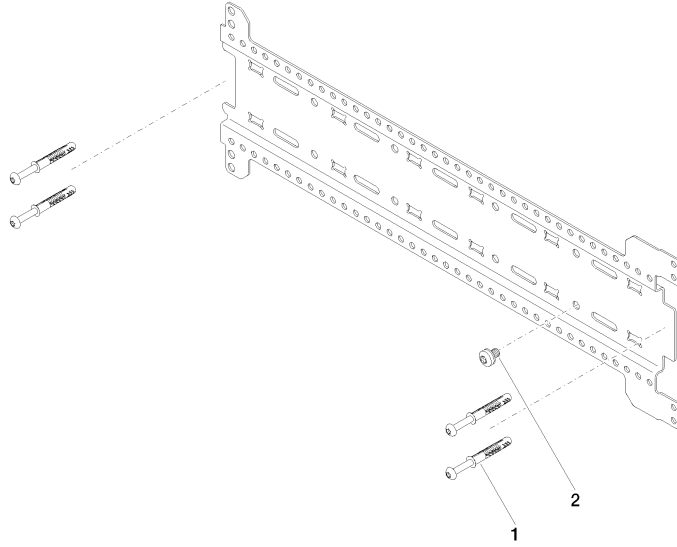

## xGRID Installation track set -

---

12 370 970 90

- width 555mm
- height 135 mm
- depth 12 mm
- retaining screws and plugs

This set contains 2 xGrid installation tracks and includes fixing material

More about the xGRID installation track can be found in the Shower Book brochure

xGRID Installation track set -

12 370 970 90

**xGRID Installation track set -**

12 370 970 90

**Spare parts list**

No.	Item Number	Name	Quantity used	Delivery time
1	04 30 31 054 00 90	fixing set	4	2
2	04 30 30 212 00 90	fixing set	2	60