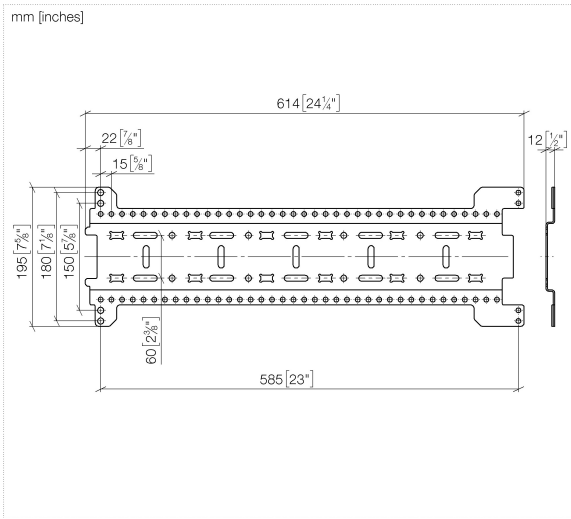

## xGRID Installation track set -

---

12 370 970 90

- width 555mm
- height 135 mm
- depth 12 mm
- retaining screws and plugs

This set contains 2 xGrid installation tracks and includes fixing material

More about the xGRID installation track can be found in the Shower Book brochure

xGRID Installation track set -

12 370 970 90

**xGRID Installation track set -**

12 370 970 90

**Spare parts list**

No.	Item Number	Name	Quantity used	Delivery time
1	04 30 31 054 00 90	fixing set	4	2
2	04 30 30 212 00 90	fixing set	2	60